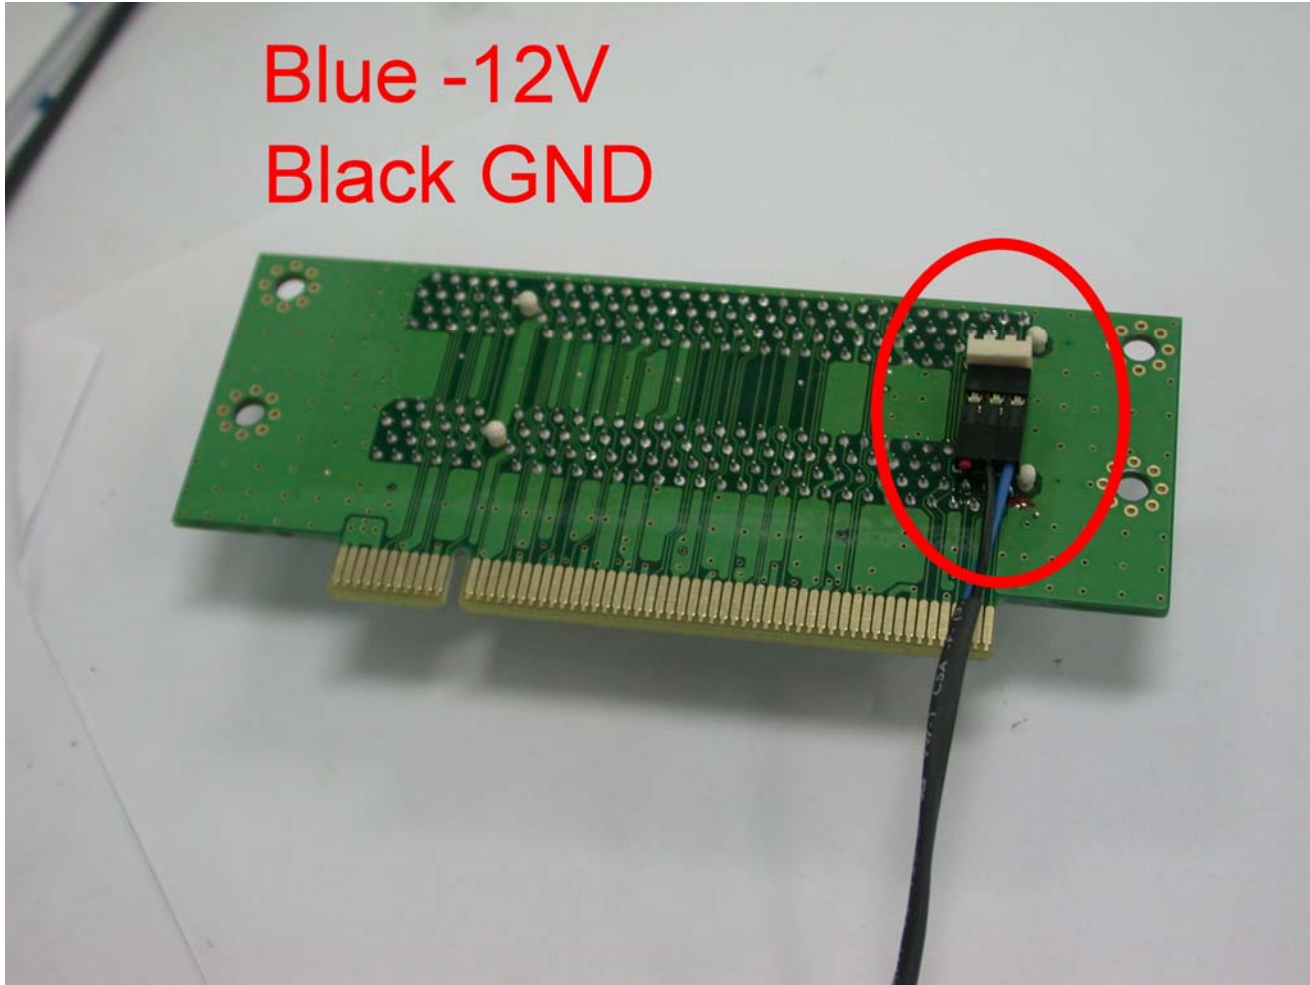

Blue -12V

Black GND

Blue -12V

Black GND