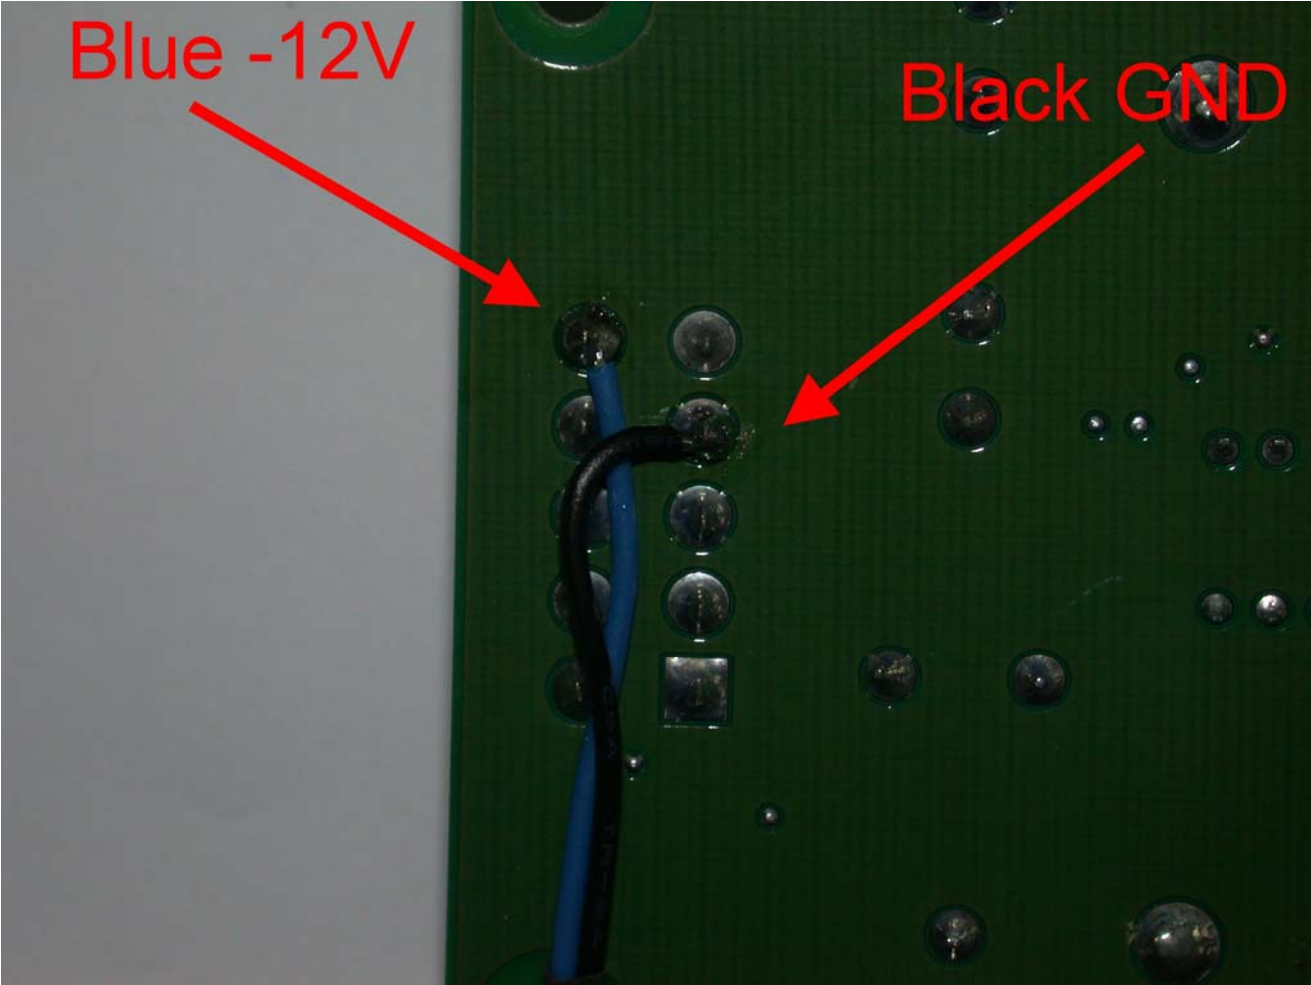

Blue -12V

Black GND

Blue -12V

Black GND